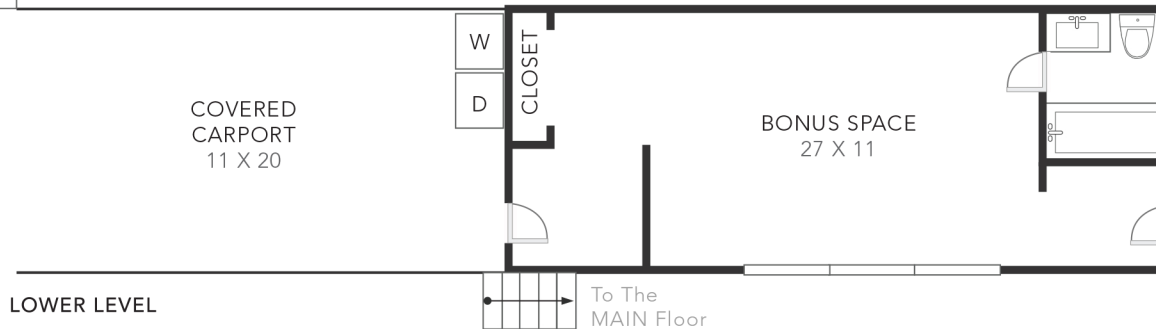

1910 Lucile Avenue

Los Angeles, Ca 90039

To The
BACK YARD

Driveway

Lucille Avenue